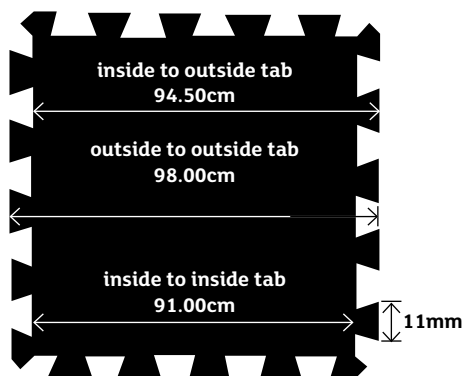

Sportlock

Interlocking tiles for the toughest sports installations

Specialist heavy duty loose lay interlock tiles for sports use. Hammerblow surface, ideal for high traffic and high stress areas. Available in plain solid colours and terrazzo finishes. Contact us for more information on minimum order quantities, special qualities and colour choice.

Uses Sports clubs, skating rinks, gymnasia, weightlifting areas, golf clubs, leisure centres

Performance characteristics Anti slip, anti reflective, ice skate resistant, shock absorbing

caption

Important Information

Technical

For information on installation, maintenance, adhesives and accessories please visit dalhaus.co.uk or email info@dalhaus.com

Slip resistance

Dalhaus rubber is designed to offer a good degree of slip resistance underfoot in dry conditions. However, it can still be slippery when wet. To minimise the risk of slippage, it is important to use effective entrance matting around all external entrances, and to use signs when cleaning takes place.

Colour reproduction

The colours shown in this brochure are as accurate as possible given the limitations of the colour printing process. For an exact colour match, ask us for a real colour sample.

Special colours

For those products where special colours are available, Dalhaus will achieve the best possible colour match bearing in mind that colours may vary between different materials, and that colour appearance will vary based on lighting conditions and angle of view.