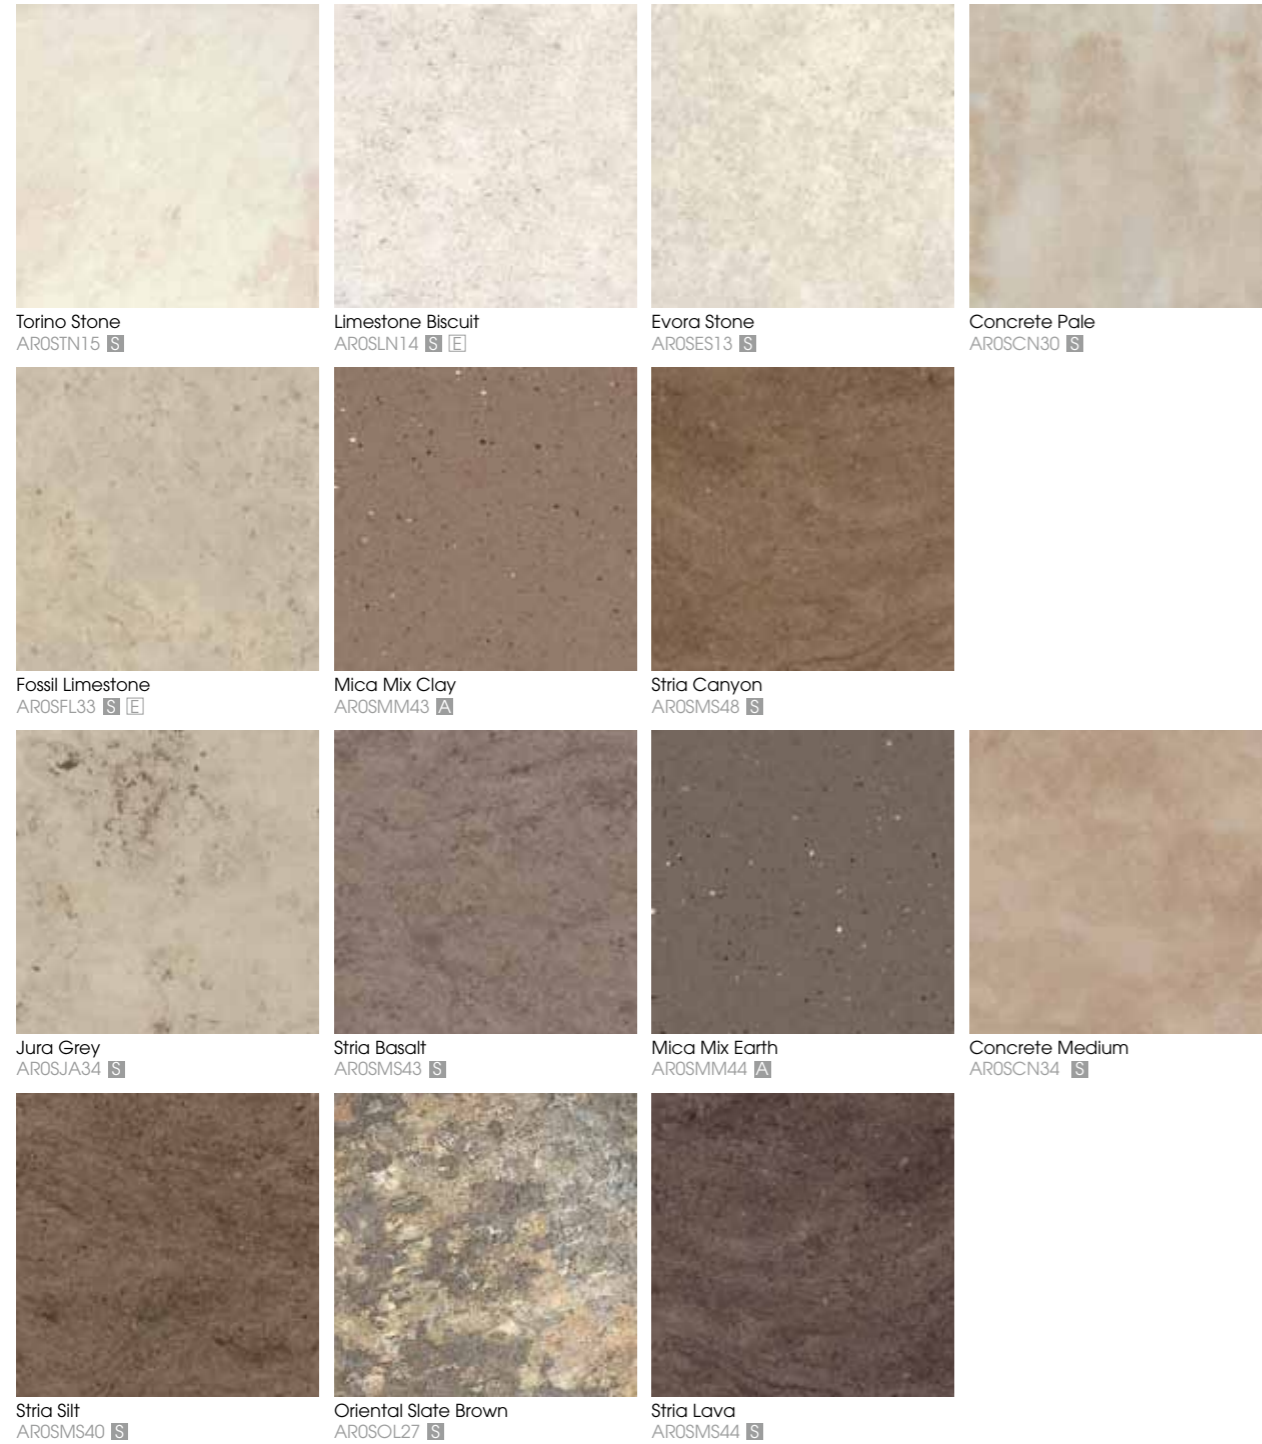

Torino Stone AROSTN15 S	Limestone Biscuit AROSLN14 S E	Evora Stone AROSE13 S	Concrete Pale AROSCN30 S
Fossil Limestone AROSFL33 S E	Mica Mix Clay AROSMM43 A	Stria Canyon AROSMS48 S	
Jura Grey AROSJA34 S	Stria Basalt AROSMS43 S	Mica Mix Earth AROSMM44 A	Concrete Medium AROSCN34 S
Stria Silt AROSMS40 S	Oriental Slate Brown AROSOL27 S	Stria Lava AROSMS44 S	

Size availability: 305 x 305mm (12" x 12"), 305 x 457mm (12" x 18"), 457 x 457mm (18" x 18"), 305 x 610mm (12" x 24")
76 x 915mm (3" x 36"), 114 x 915mm (4.5" x 36"), 152 x 915mm (6" x 36"), 229 x 915mm (9" x 36") unless otherwise stated

Mica Mix, Stria and Jura Grey also available as:
457 x 610mm (18" x 24") Xtra, 457 x 915mm (18" x 36") Xtra, 457 x 1220mm (18" x 48") Xtra
183 x 1220mm Xtra (7.2" x 48"), 229 x 1220mm Xtra (9" x 48")

Oriental Slate Brown only available as:
305 x 305mm (12" x 12"), 305 x 457mm (12" x 18"), 457 x 457mm (18" x 18"), 305 x 610mm (12" x 24")

E Essential: Essential Stone available from stock 305 x 305mm (12" x 12"), 2.5 sq mtrs per box

Surface: Ceramic
Riven Marble: Oriental Slate Brown

Finish: Urethane coated, bevelled edges, 2.5mm (1/10") gauge

Suitability: Choice and Signature Layouts, Bespoke Design, Borders, Motifs, Logos and Feature Stripping

Price guide: **S** Standard, Standard Xtra, **A** Advanced, Advanced Xtra