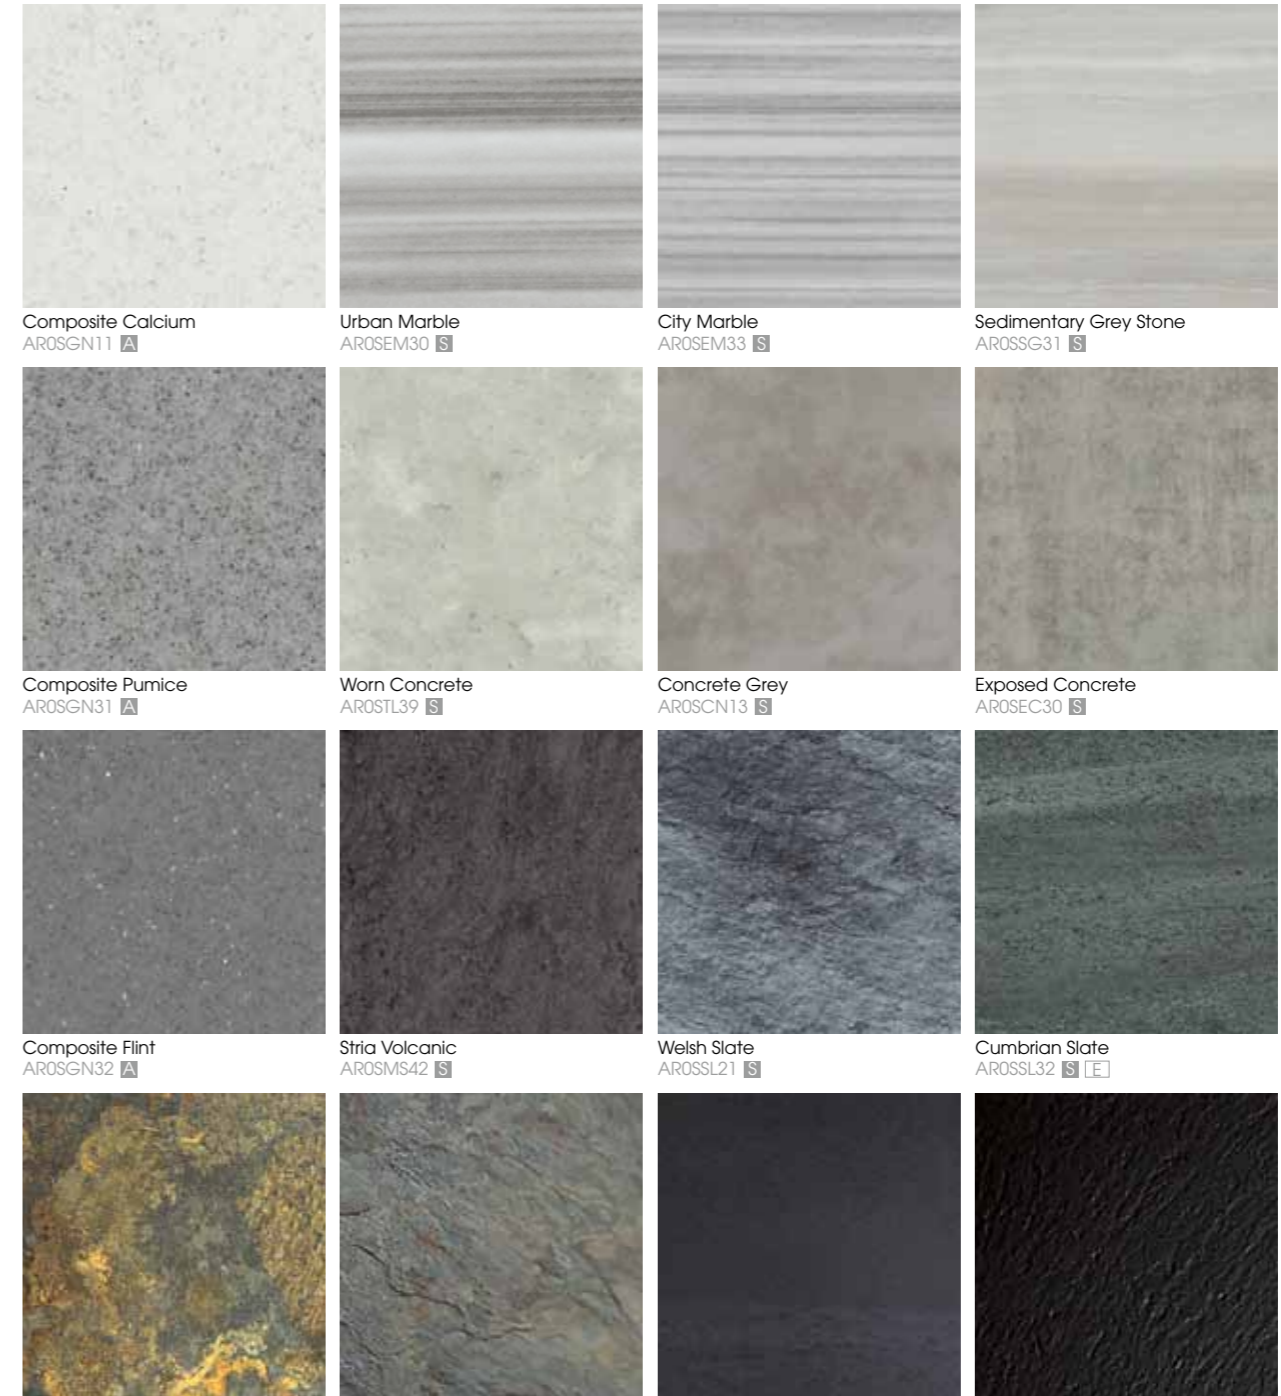

Composite Calcium AROSGN11 A	Urban Marble AROSEM30 S	City Marble AROSEM33 S	Sedimentary Grey Stone AROSSG31 S
Composite Pumice AROSGN31 A	Worn Concrete AROSTL39 S	Concrete Grey AROSCN13 S	Exposed Concrete AROSEC30 S
Composite Flint AROSGN32 A	Stria Volcanic AROSMS42 S	Welsh Slate AROSL21 S	Cumbrian Slate AROSL32 S E
African Slate AROSL34 S E	Norwegian Slate AROSSN36 S	Graphite Slate AROSL23 S E	Slate Noire AROSL22 S E

Size availability: 305 x 305mm (12" x 12"), 305 x 457mm (12" x 18"), 457 x 457mm (18" x 18"), 305 x 610mm (12" x 24")
76 x 915mm (3" x 36"), 114 x 915mm (4.5" x 36"), 152 x 915mm (6" x 36"), 229 x 915mm (9" x 36") unless otherwise stated

Composite, Stria Volcanic, Welsh Slate, Cumbrian Slate, Graphite Slate and Slate Noire also available as:
457 x 610mm (18" x 24") Xtra, 457 x 915mm (18" x 36") Xtra, 457 x 1220mm (18" x 48") Xtra
183 x 1220mm Xtra (7.2" x 48"), 229 x 1220mm Xtra (9" x 48")

Sedimentary Grey Stone also available as: 183 x 1220mm Xtra (7.2" x 48"), 229 x 1220mm Xtra (9" x 48")

African Slate and Norwegian Slate only available as:
305 x 305mm (12" x 12"), 305 x 457mm (12" x 18"), 457 x 457mm (18" x 18"), 305 x 610mm (12" x 24")

Marble and Sedimentary Grey Stone also available as cross grain:
76 x 915mm (3" x 36"), 114 x 915mm (4.5" x 36"), 152 x 915mm (6" x 36"), 229 x 915mm (9" x 36")

E Essential: Essential Stone available from stock 305 x 305mm (12" x 12"), 2.5 sq mtrs per box

E Essential: Essential Stone available from stock 305 x 457mm (12" x 18"), 2.5 sq mtrs per box

Surface: Ceramic
Riven Marble: Welsh Slate, African Slate, Norwegian Slate and Slate Noire

Finish: Urethane coated, bevelled edges, 2.5mm (1/10") gauge

Suitability: Choice and Signature Layouts, Bespoke Design, Borders, Motifs, Logos and Feature Stripping

Price guide: **S** Standard, Standard Xtra, **A** Advanced, Advanced Xtra