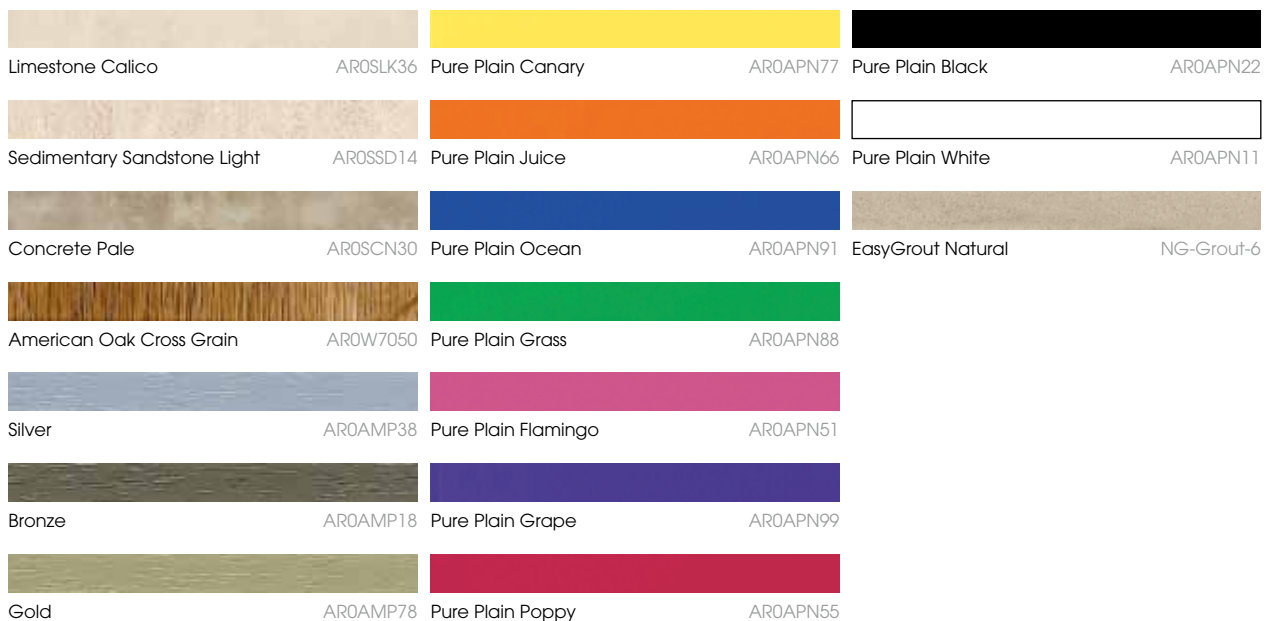

FEATURE STRIPPING AND EASYGROUT

Feature stripping can complement any flooring to enhance your design.

Feature stripping is available in sizes:

3x 915 x 2mm (1/8" x 36"), 6 x 915 x 2mm (1/4" x 36"), 9 x 915 x 2mm (3/8" x 36"), 13 x 915 x 2mm (1/2" x 36"), 19 x 915 x 2mm (3/4" x 36"), exceptions apply