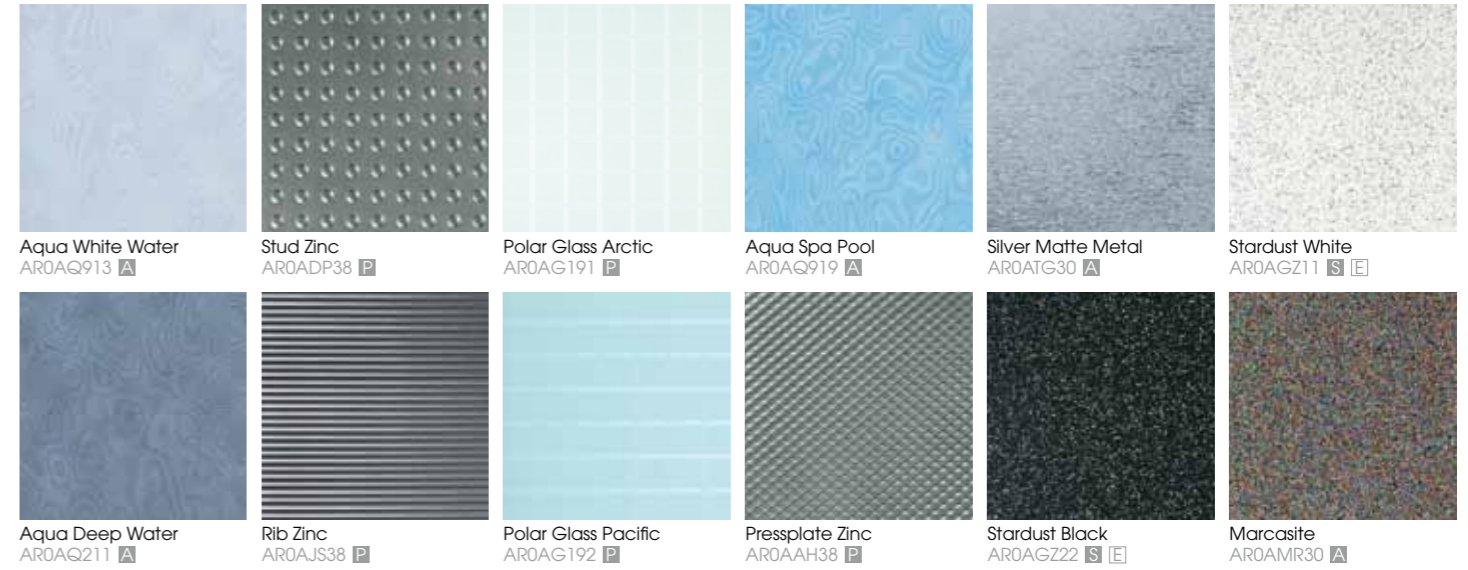

ABSTRACT – KINETIC