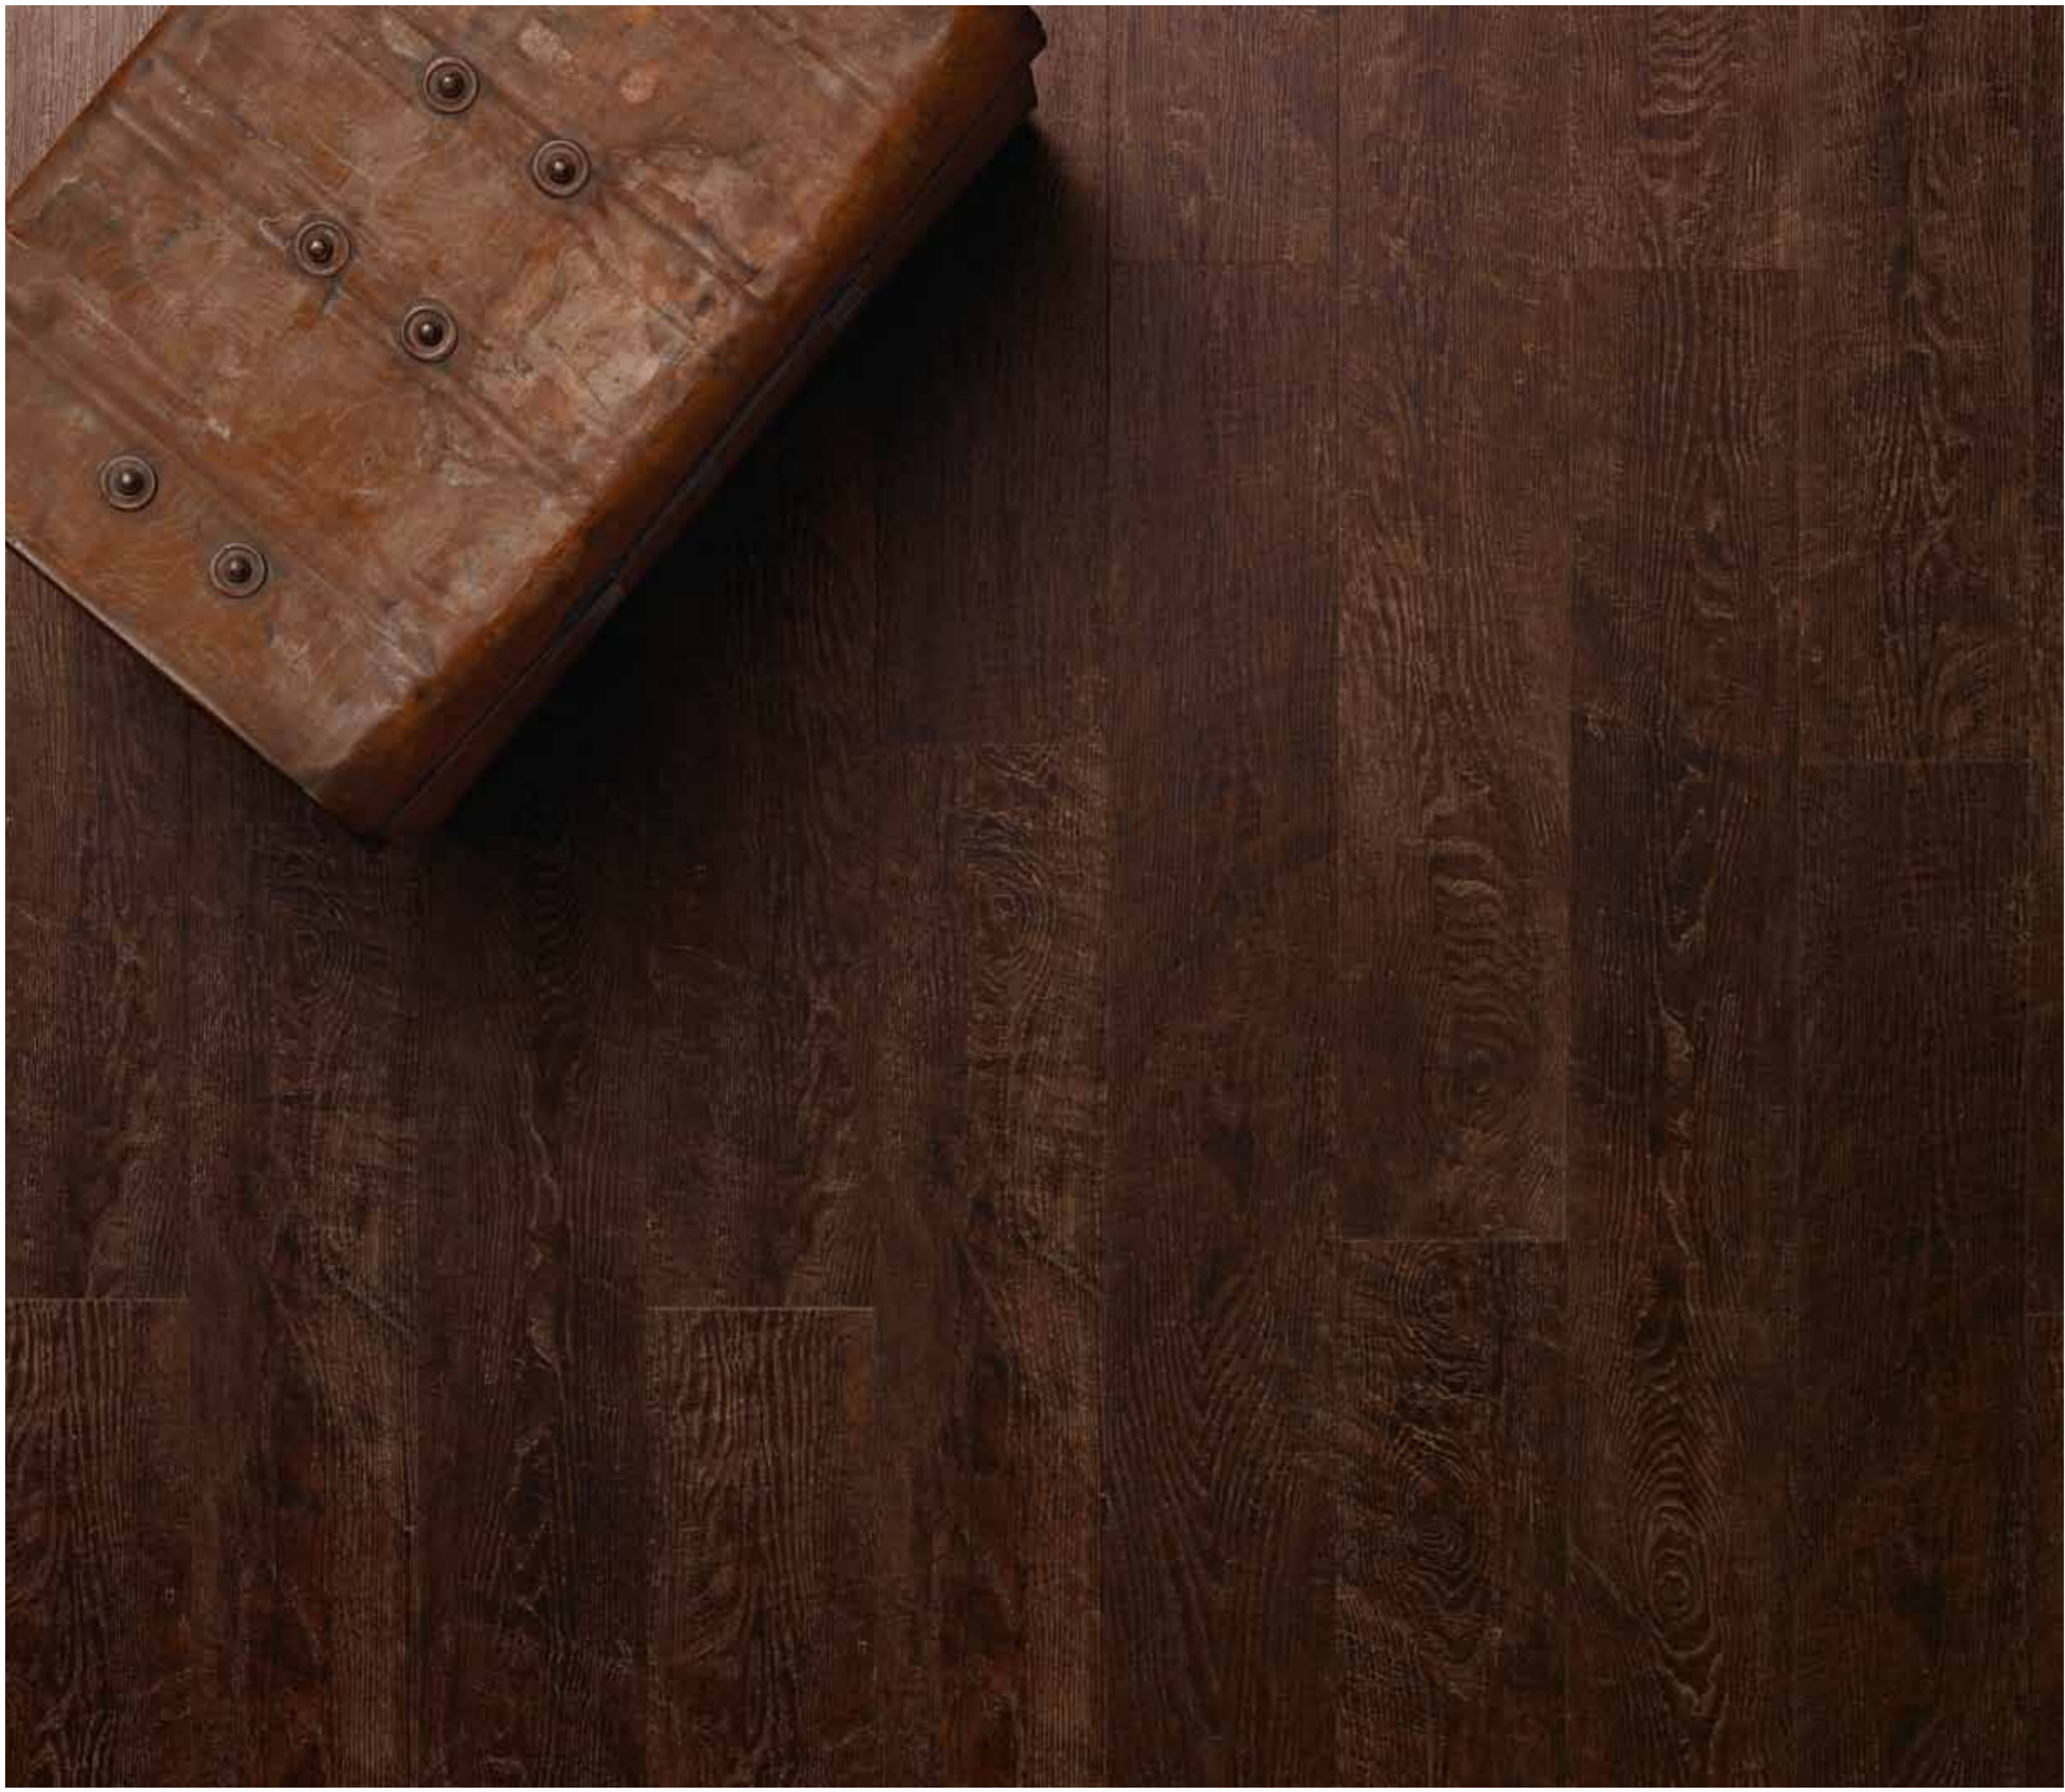

RED OAK'S RICH AND DISTINCT GRAIN BRINGS WARMTH AND ELEGANCE TO ANY SETTING.

Opposite page and above: Red Oak.

Opposite page: Rosewood. Above: Antique Wood. Signature Border and Corner, Deco Pleat.

Dark Woods
Sleek darks fit effortlessly with the crispness of ultra modern style to dramatic effect.
Left: Vintage Chestnut, Xtra. Products above from top to bottom: Classic Walnut, Wild Walnut, Dark Walnut, Wenge Wood, Vintage Chestnut and Black Chestnut.