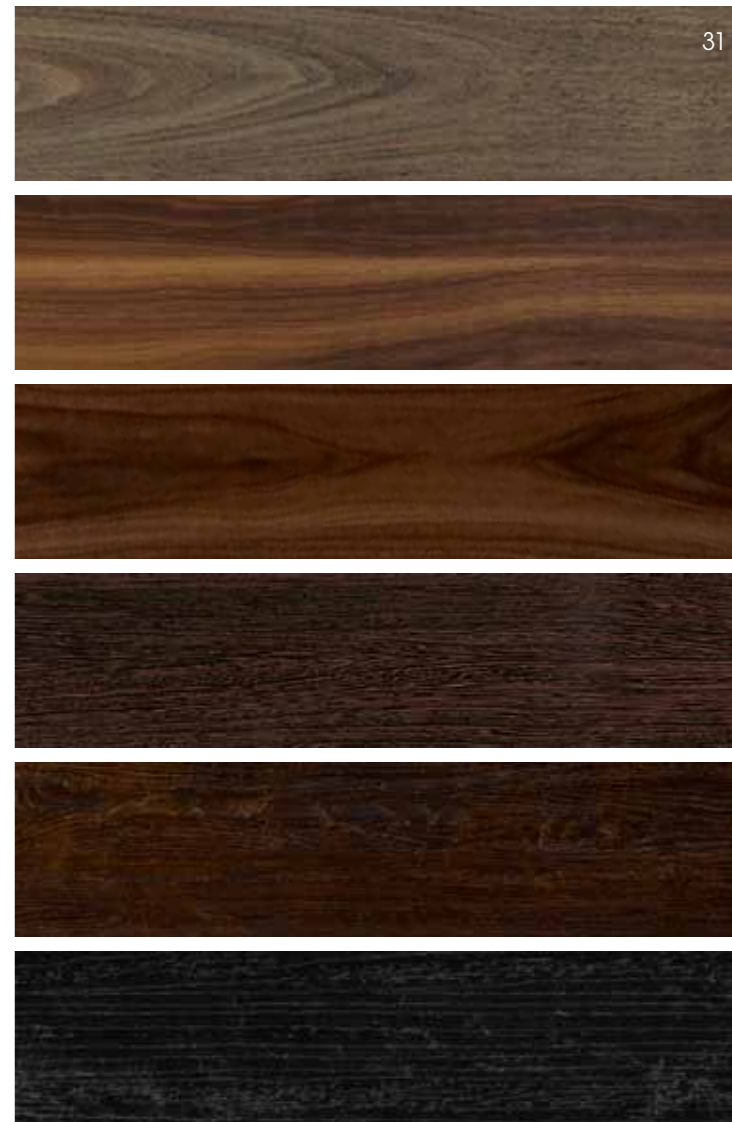

Dark Woods
Sleek darks fit effortlessly with the crispness of ultra modern style to dramatic effect.
Left: Vintage Chestnut, Xtra. Products above from top to bottom: Classic Walnut, Wild Walnut, Dark Walnut, Wenge Wood, Vintage Chestnut and Black Chestnut.